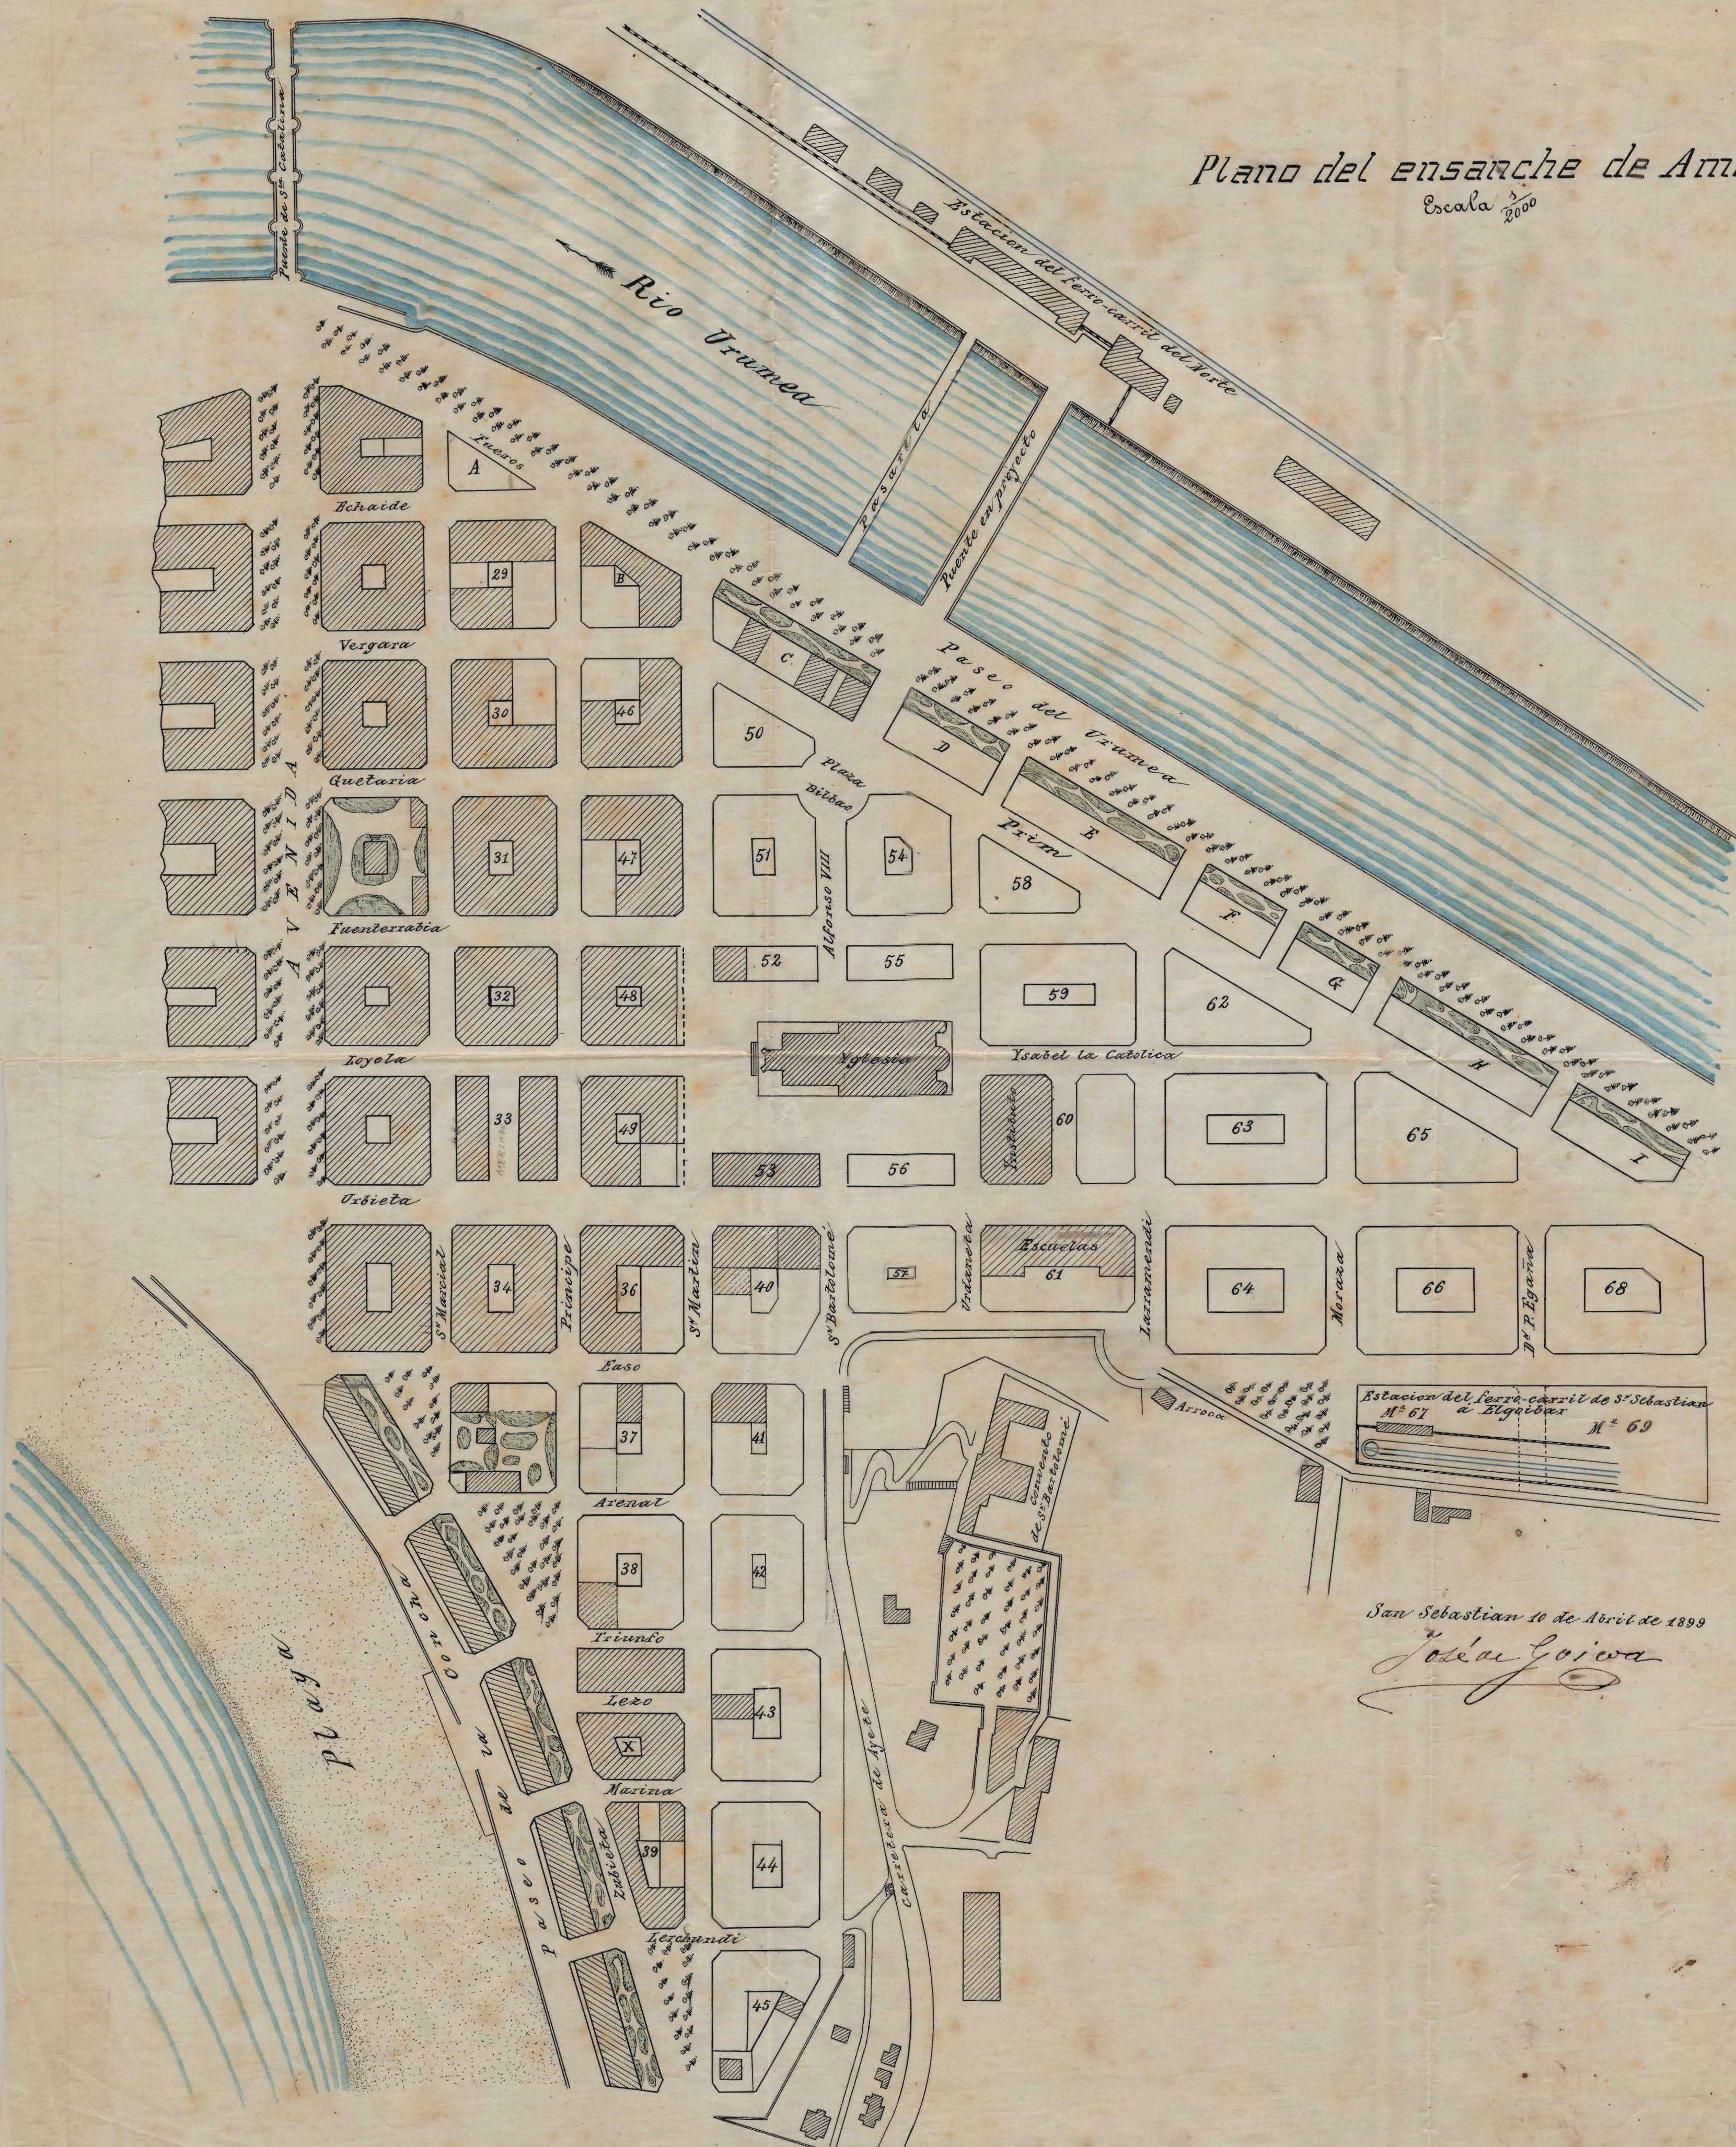

Plano del ensanche de Amara
Escala $\frac{1}{2000}$

San Sebastian 10 de Abril de 1899

Jose de Goiena

Handwritten notes and signatures in the bottom right corner, including the name 'Jose de Goiena' and other illegible markings.